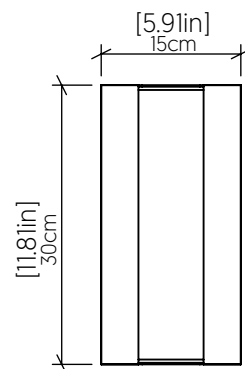

446LED [LED]

Name: Clean Accord Wall Lamp 446 LED
 Collection: Clean
 Application: Wall Lamp
 Construction: Natural Wood Venner, MDF and Acrylic

Specifications

Light Source: Integrated LED Module
 Driver Location: Inside the luminaire
 Color Temperature: 3000K, 3500K and 4000K
 Dimming Option: 0-10V OR ELV/TRIAC
 CRI: 90
 Delivered Lumens: 550lm
 Total Power: 8W
 Input Voltage: 120V - 277V
 Input Frequency: 60 Hz
 Canopy Dimension: N/A
 Weight: N/A

Fixture Image

Technical Drawing

Photometric Graph

Standards