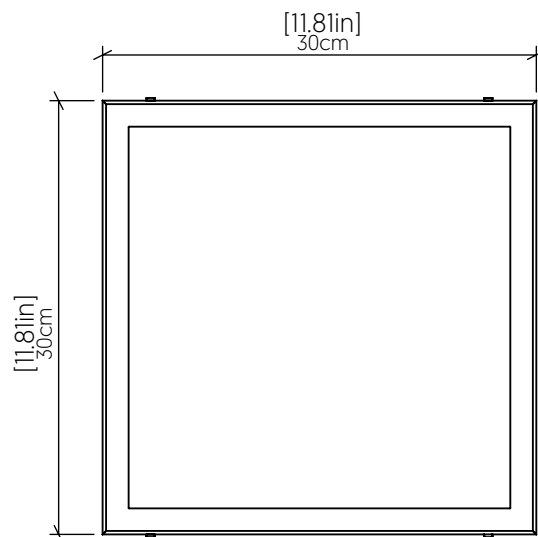

Input Voltage: 120V - 277V

Input Frequency: 60 Hz

Canopy Dimension: N/A

Height Adjustment Limit: N/A

Weight: N/A

### Fixture Image

### Technical Drawing