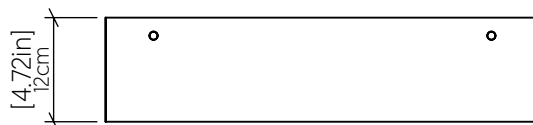

Technical Drawing