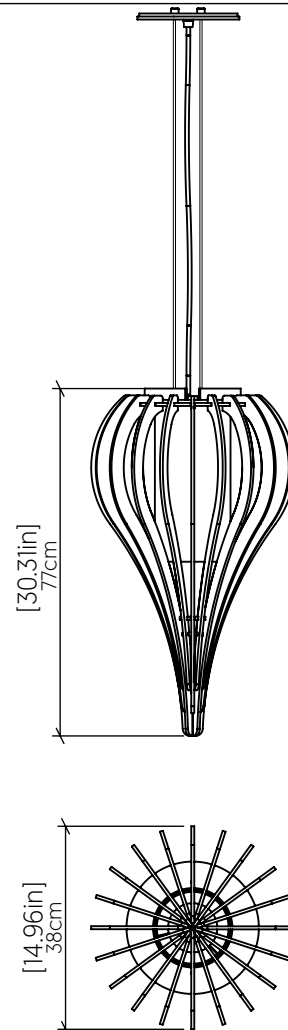

1191 [E-26]

Name: Cappadocia Accord Pendant 1191
 Collection: Cappadocia
 Application: Pendant
 Construction: Natural Wood Veneer, MDF and Cotton Shade

Specifications

Light Source: 1X 25W 120V-240V E26 [medium base]
 Driver Location: N/A
 Color Temperature: Lamp Dependent
 Dimming Option: Lamp Dependent
 CRI: Lamp Dependent
 Delivered Lumens: Lamp Dependent
 Total Power: Lamp Dependent
 Input Voltage: 120V-240V
 Input Frequency: 60 Hz
 Canopy Dimension: H0.8cm Ø13,5cm / H0.31" Ø5.31"
 Height Adjustment Limit: 10'
 Weight: 1.9kg/4.19lbs

Fixture Image

Technical Drawing

Photometric Graph

Standards