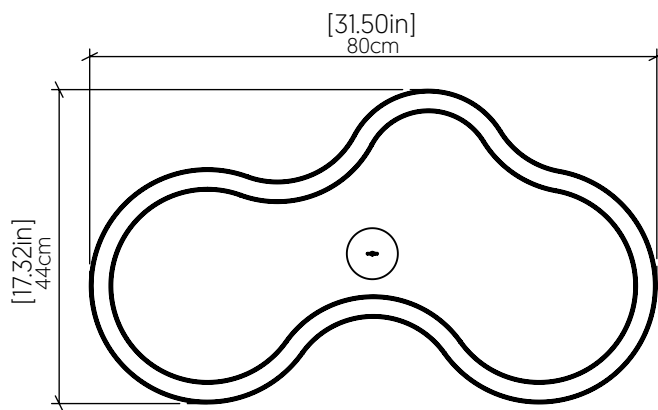

1345LED [LED]

Name: Organic Accord Pendant 1345 LED
 Collection: Organic
 Application: Pendant
 Construction: Natural Wood Venner, MDF and Acrylic

Specifications

Light Source: Integrated LED Module
 Driver Location: Canopy
 Color Temperature: 3000K, 3500K and 4000K
 Dimming Option: 0-10V OR ELV/TRIAC
 CRI: 90
 Delivered Lumens: 738 lm
 Total Power: 20.7W
 Input Voltage: 120V-277V
 Input Frequency: 60 Hz
 Canopy Dimension: N/A
 Height Adjustment Limit: 10'
 Weight: N/A

Fixture Image

Technical Drawing

Photometric Graph

Standards