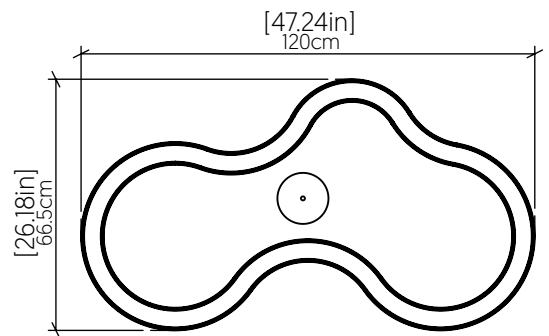

1347LED [LED]

Name: Organic Accord Pendant 1347 LED
 Collection: Organic
 Application: Pendant
 Construction: Natural Wood Venner, MDF and Acrylic

Specifications

Light Source: Integrated LED Module
 Driver Location: Canopy
 Color Temperature: 3000K, 3500K and 4000K
 Dimming Option: 0-10V OR ELV/TRIAC
 CRI: 90
 Delivered Lumens: 1230 lm
 Total Power: 34.6 W
 Input Voltage: 120V-277V
 Input Frequency: 60 Hz
 Canopy Dimension: N/A
 Height Adjustment Limit: 10'
 Weight: N/A

Fixture Image

Technical Drawing

Photometric Graph

Standards