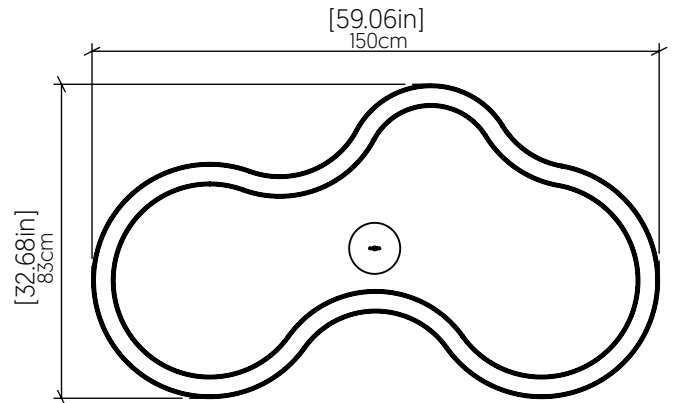

1348LED [LED]

Name: Organic Accord Pendant 1348 LED
 Collection: Organic
 Application: Pendant
 Construction: Natural Wood Venner, MDF and Acrylic

Specifications

Light Source: Integrated LED Module
 Driver Location: Canopy
 Color Temperature: 3000K, 3500K and 4000K
 Dimming Option: 0-10V OR ELV/TRIAC
 CRI: 90
 Delivered Lumens: 1558 lm
 Total Power: 43.8 W
 Input Voltage: 120V-277V
 Input Frequency: 60 Hz
 Canopy Dimension: N/A
 Height Adjustment Limit: 10'
 Weight: N/A

Fixture Image

Technical Drawing

Photometric Graph

Standards