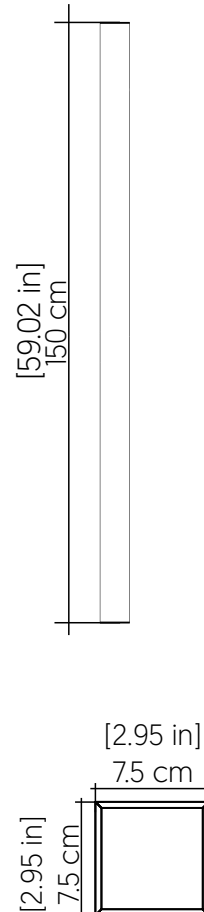

4181LED [LED]

Name: Linea Accord Wall Lamp 41781 LED
 Collection: Clean
 Application: Wall Lamp
 Construction: Natural Wood Venner, MDF and Acrylic

Specifications

Light Source: Integrated LED Module
 Driver Location: Junction Box
 Color Temperature: 3000K, 3500K and 4000K
 Dimming Option: 0-10V OR ELV/TRIAC
 CRI: 90
 Delivered Lumens: 1100 lm
 Total Power: 8W
 Input Voltage: 120V - 277V
 Input Frequency: 60 Hz
 Canopy Dimension: N/A
 Weight: N/A
 2" x 3" Single Gang Electrical Box

Fixture Image

Technical Drawing

Photometric Graph

Standards