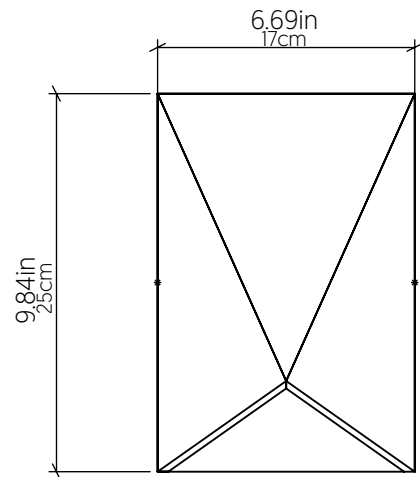

Technical Drawing