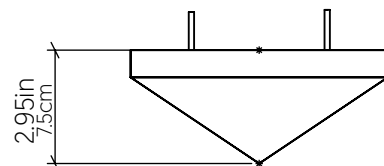

Technical Drawing