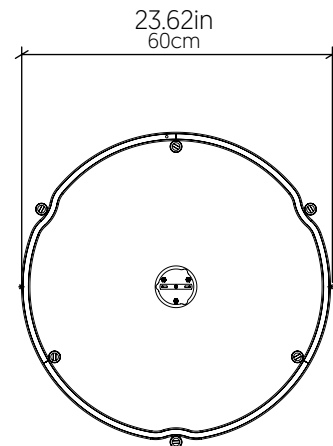

1525 [E-12]

Name: Flow Accord Pendant 1525
 Collection: Flow
 Application: Pendant
 Construction: Natural Wood Veneer, MDF

Fixture Image

Specifications

Light Source: 6x 10w 110V -125V [E12]
 Driver Location: N/A
 Color Temperature: Lamp Dependent
 Dimming Option: Lamp Dependent
 CRI: Lamp Dependent
 Delivered Lumens: Lamp Dependent
 Total Power: Lamp Dependent
 Input Voltage: 110V -125V
 Input Frequency: 60 Hz
 Canopy Dimension: H0.8cm Ø13,5cm / H0.31" Ø5.31"
 Height Adjustment Limit: 10'

Technical Drawing

Photometric Graph

Standards