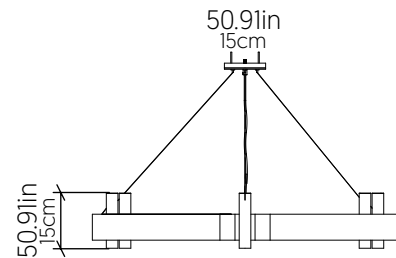

Technical Drawing