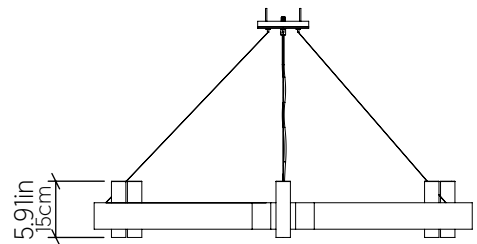

1517 [E-12]

Name: Flow Accord Pendant 1517
 Collection: Flow
 Application: Pendant
 Construction: Natural Wood Veneer, MDF and Cotton shade

Specifications

Light Source: 6x 10w 110V -125V [E12]
 Driver Location: N/A
 Color Temperature: Lamp Dependent
 Dimming Option: Lamp Dependent
 CRI: Lamp Dependent
 Delivered Lumens: Lamp Dependent
 Total Power: Lamp Dependent
 Input Voltage: 110V -125V
 Input Frequency: 60 Hz
 Canopy Dimension: H0.8cm Ø13,5cm / H0.31" Ø5.31"
 Height Adjustment Limit: 10'

Fixture Image

Technical Drawing

Photometric Graph

Standards