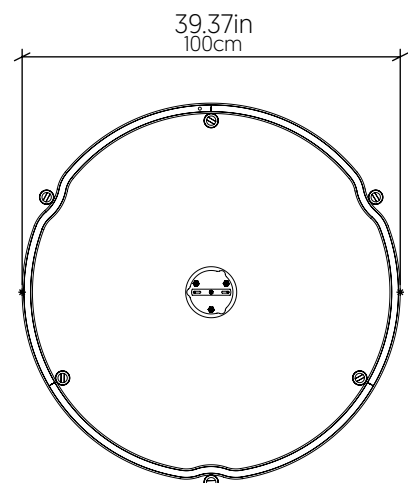

1517 [E-12]

Name: Flow Accord Pendant 1517
 Collection: Flow
 Application: Pendant
 Construction: Natural Wood Veneer, MDF and Cotton shade

Specifications

Light Source: 6x 10w 110V -125V [E12]
 Driver Location: N/A
 Color Temperature: Lamp Dependent
 Dimming Option: Lamp Dependent
 CRI: Lamp Dependent
 Delivered Lumens: Lamp Dependent
 Total Power: Lamp Dependent
 Input Voltage: 110V -125V
 Input Frequency: 60 Hz
 Canopy Dimension: H0.8cm Ø13,5cm / H0.31" Ø5.31"
 Height Adjustment Limit: 10'

Fixture Image

Technical Drawing

Photometric Graph

Standards