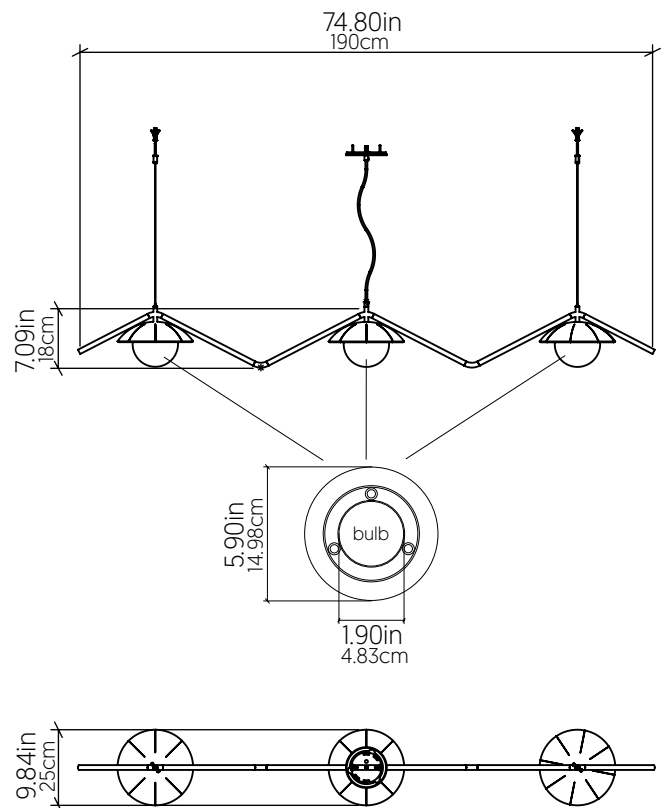

1516 [E26]

Name: Oyster DK Accord Pendant 1516
 Collection: Oyster
 Application: Pendant
 Construction: Natural Wood Veneer, MDF

Specifications

Light Source: 3x 25W 120V - 240V [E26]
 Driver Location: N/A
 Color Temperature: Lamp Dependent
 Dimming Option: Lamp Dependent
 CRI: Lamp Dependent
 Delivered Lumens: Lamp Dependent
 Total Power: Lamp Dependent
 Input Voltage: 120V-240V
 Input Frequency: 60 Hz
 Height Adjustment Limit: 10'
 Lamp Type: E26- A15 [1.9" diameter]

Fixture Image

Technical Drawing

Photometric Graph

Standards

Coming Soon!