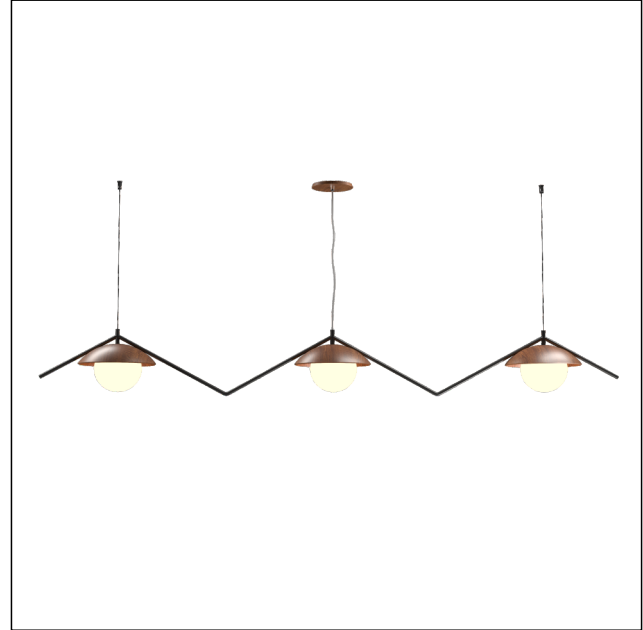

1516 [E26]

Name: Oyster DK Accord Pendant 1516
Collection: Oyster
Application: Pendant
Construction: Natural Wood Veneer, MDF

Specifications

Light Source: 3x 25W 120V - 240V [E26]
Driver Location: N/A
Color Temperature: Lamp Dependent
Dimming Option: Lamp Dependent
CRI: Lamp Dependent
Delivered Lumens: Lamp Dependent
Total Power: Lamp Dependent
Input Voltage: 120V-240V
Input Frequency: 60 Hz
Height Adjustment Limit: 10'
Lamp Type: E26- A15 [1.9" diameter]

Fixture Image

Technical Drawing