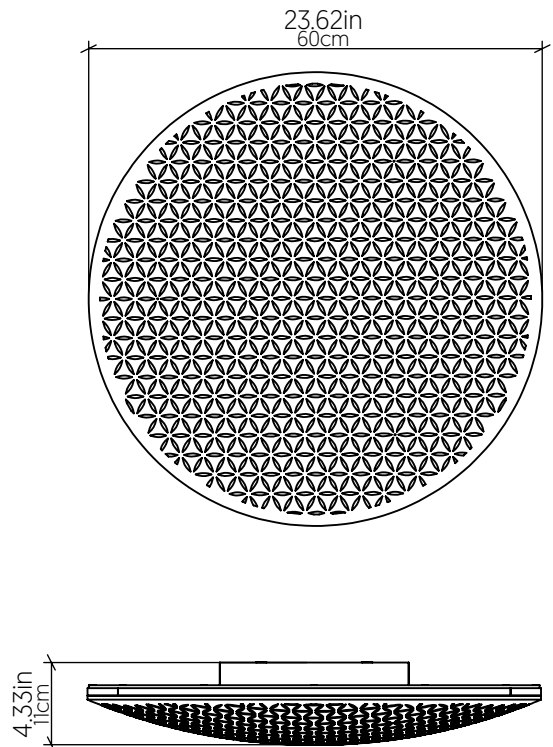

Specifier: _____ Date: _____

Project name: _____

Project location: _____

4215 [G9]

Name: Harmony Accord Wall Lamp 4215
 Collection: Harmony
 Application: Wall Lamp
 Construction: Natural Wood Venner, MDF

Fixture Image

Specifications

Light Source: 1x 7w 120v - 240v [G9]
 Light Bulbs not Included
 Color Temperature: Lamp dependent
 CRI: Lamp dependent
 Delivered Lumens: Lamp dependent
 Total Power: Lamp dependent
 Input Voltage: 120V-240V
 Input Frequency: 60 Hz
 Canopy Dimension: N/A

Technical Drawing

Photometric Graph

Standards