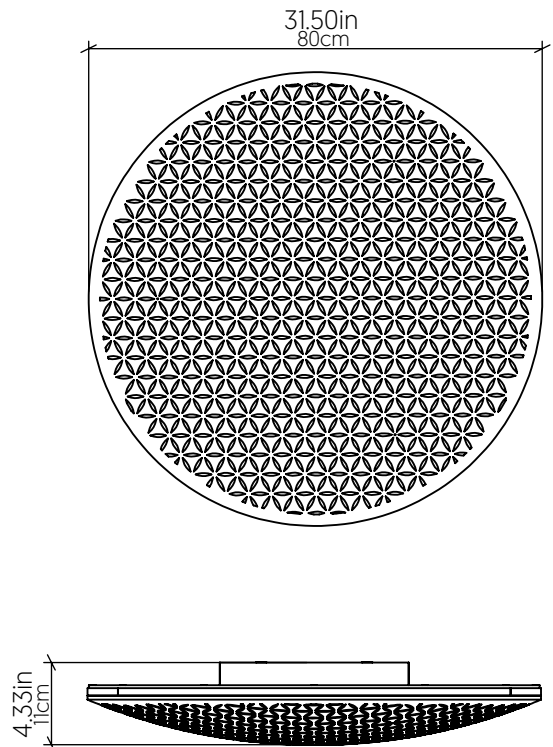

Specifier: _____ Date: _____

Project name: _____

Project location: _____

4216 [G9]

Name: Harmony Accord Wall Lamp 4216
 Collection: Harmony
 Application: Wall Lamp
 Construction: Natural Wood Venner, MDF

Fixture Image

Specifications

Light Source: 3x 7w 120v - 240v [G9]
 Light Bulbs not Included
 Color Temperature: Lamp dependent
 CRI: Lamp dependent
 Delivered Lumens: Lamp dependent
 Total Power: Lamp dependent
 Input Voltage: 120V-240V
 Input Frequency: 60 Hz
 Canopy Dimension: N/A

Technical Drawing

Photometric Graph

Standards