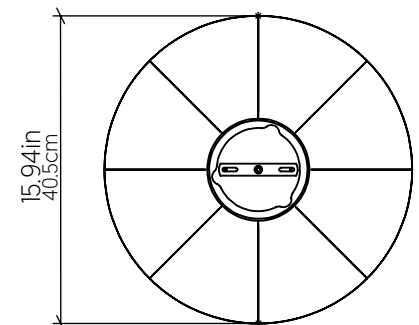

Technical Drawing