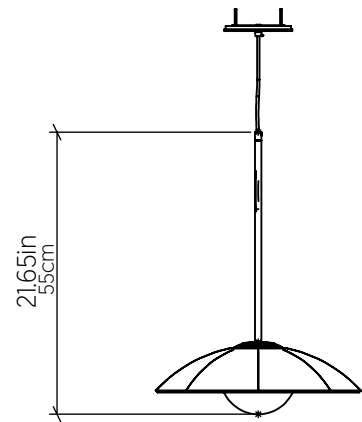

Technical Drawing