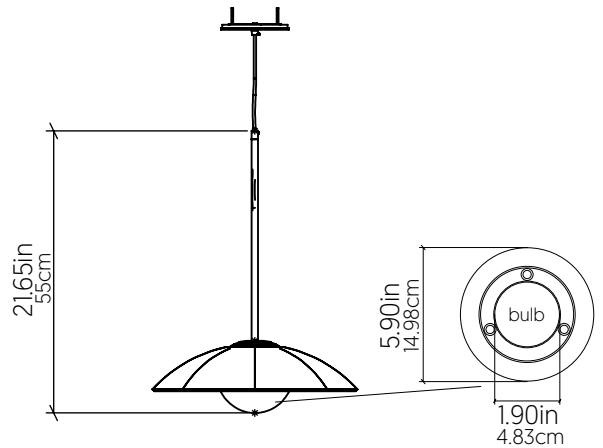

1522 [E26]

Name: Oyster Accord Pendant 1522
 Collection: Oyster
 Application: Pendant
 Construction: Natural Wood Veneer, MDF

Specifications

Light Source: 1x 25W 120V - 240V [E26]
 Driver Location: N/A
 Color Temperature: Lamp Dependent
 Dimming Option: Lamp Dependent
 CRI: Lamp Dependent
 Delivered Lumens: Lamp Dependent
 Total Power: Lamp Dependent
 Input Voltage: 120V-240V
 Input Frequency: 60 Hz
 Height Adjustment Limit: 10'
 Lamp Type: E26- A15 [1.9" diameter]

Fixture Image

Technical Drawing

Photometric Graph

Standards