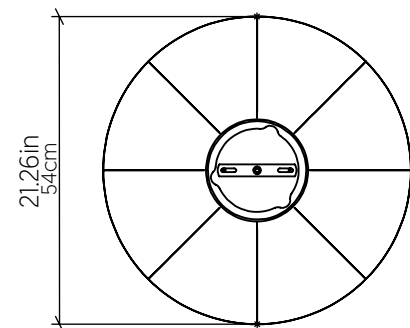

Technical Drawing