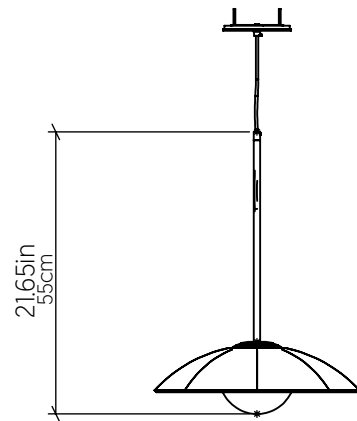

Technical Drawing