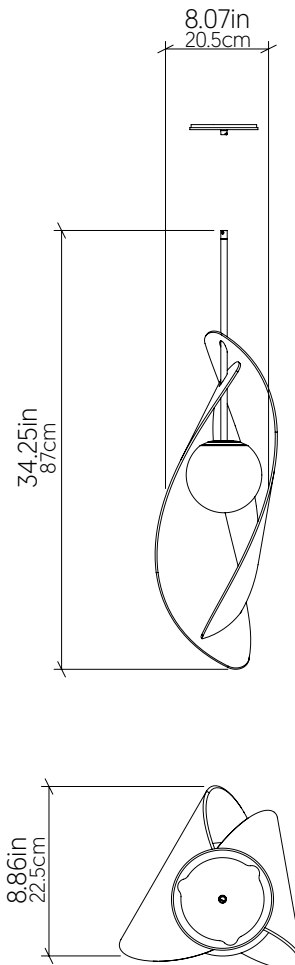

1512 [E26]

Name: Oyster Accord Pendant 1512
 Collection: Oyster
 Application: Pendant
 Construction: Natural Wood Veneer, MDF

Fixture Image

Specifications

Light Source: 1x 25W 120V - 240V [E26]
 Driver Location: N/A
 Color Temperature: Lamp Dependent
 Dimming Option: Lamp Dependent
 CRI: Lamp Dependent
 Delivered Lumens: Lamp Dependent
 Total Power: Lamp Dependent
 Input Voltage: 120V-240V
 Input Frequency: 60 Hz
 Height Adjustment Limit: 10'
 Lamp Type: E26- A15

Technical Drawing

Photometric Graph

Standards