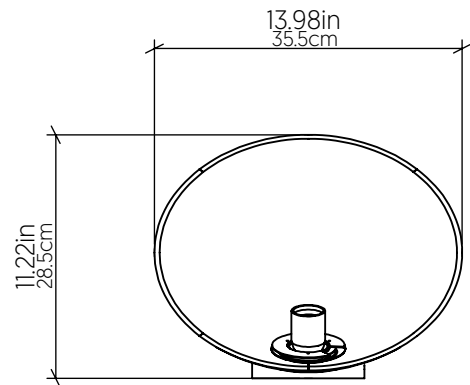

Technical Drawing