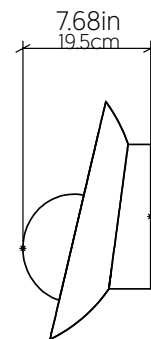

Specifier: _____ Date: _____

Project name: _____

Project location: _____

4217 [E26]

Name: Oyster Accord Wall Lamp 4217
Collection: Oyster
Application: Wall Lamp
Construction: Natural Wood Vener, MDF

Specifications

Light Source: 1x 25W 120V - 240V [E26]
Light Bulbs not Included
Color Temperature: Lamp dependent
CRI: Lamp dependent
Delivered Lumens: Lamp dependent
Total Power: Lamp dependent
Input Voltage: 120V-240V
Input Frequency: 60 Hz
Canopy Dimension: N/A
Lamp Type: E26 - A15

Fixture Image

Technical Drawing

Photometric Graph

Standards