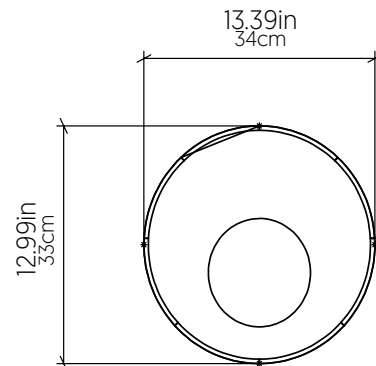

## Specifications

Light Source: 1x 25W 120V - 240V [E26]  
 Light Bulbs not Included  
 Color Temperature: Lamp dependent  
 CRI: Lamp dependent  
 Delivered Lumens: Lamp dependent  
 Total Power: Lamp dependent  
 Input Voltage: 120V-240V  
 Input Frequency: 60 Hz  
 Canopy Dimension: N/A  
 Lamp Type: E26 - A15

## Technical Drawing