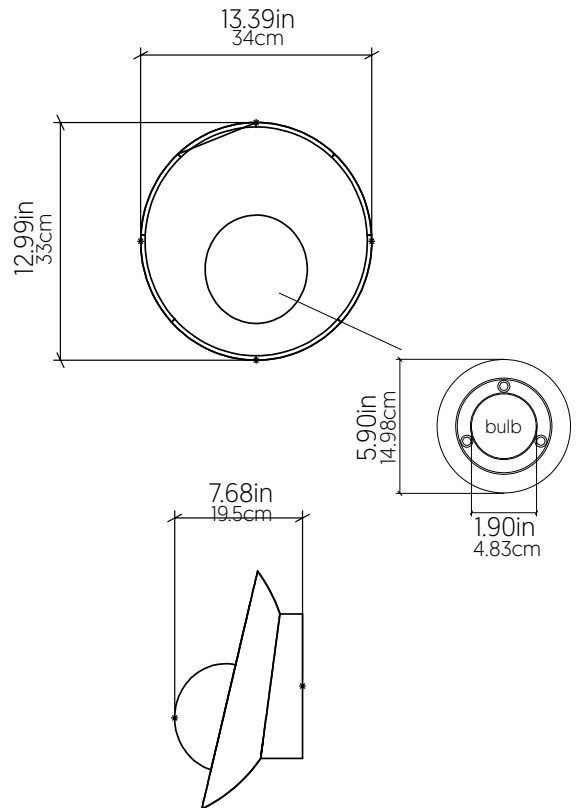

4217 [E26]

Name: Oyster Accord Wall Lamp 4217
 Collection: Oyster
 Application: Wall Lamp
 Construction: Natural Wood Venner, MDF

Specifications

Light Source: 1x 25W 120V - 240V [E26]
 Light Bulbs not Included
 Color Temperature: Lamp dependent
 CRI: Lamp dependent
 Delivered Lumens: Lamp dependent
 Total Power: Lamp dependent
 Input Voltage: 120V-240V
 Input Frequency: 60 Hz
 Canopy Dimension: N/A
 Lamp Type: E26- A15 (1.9" diameter)

Fixture Image

Technical Drawing

Photometric Graph

Standards