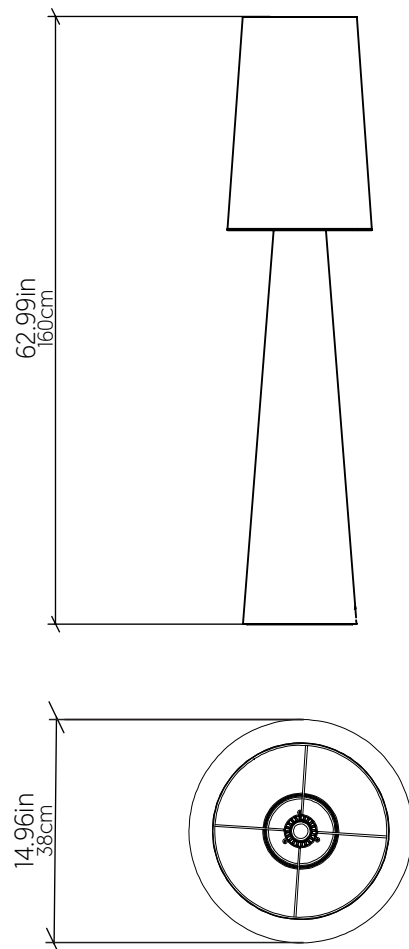

Specifier: _____ Date: _____

Project name: _____

Project location: _____

3062 [E-26]

Name: Conical Accord Floor Lamp 3062
 Collection: Conical
 Application: Floor Lamp
 Construction: Natural Wood Veneer, MDF,
 Cotton shade

Specifications

Light Source: 1x 25W 120V - 240V [E26]
 Light Bulbs not Included
 Color Temperature: Lamp dependent
 CRI: Lamp dependent
 Delivered Lumens: Lamp dependent
 Total Power: Lamp dependent
 Input Voltage: 120V - 240V
 Input Frequency: 60 Hz
 Canopy Dimension: N/A
 Weight: N/A

Fixture Image

Technical Drawing

Photometric Graph

Standards