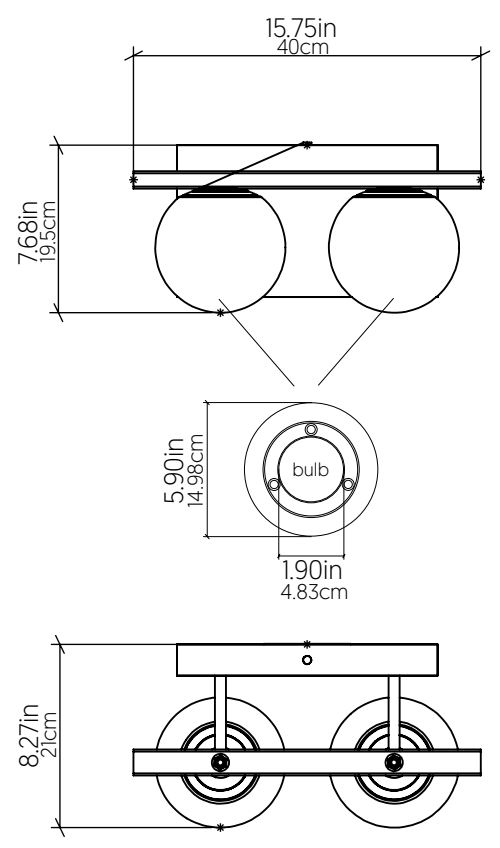

## 4210 [E-26]

Name: Sfera Accord Wall Lamp 4210  
 Collection: Sfera  
 Application: Wall Lamp  
 Construction: Natural Wood Veneer, MDF and Frosted Glass

### Specifications

Light Source: 2x 25W 120V - 240V [E26]  
 Light Bulbs not Included  
 Color Temperature: Lamp dependent  
 CRI: Lamp dependent  
 Delivered Lumens: Lamp dependent  
 Total Power: Lamp dependent  
 Input Voltage: 120V - 240V  
 Input Frequency: 60 Hz  
 Canopy Dimension: N/A  
 Lamp Type: E26- A15 (1.9" diameter)

### Fixture Image

### Technical Drawing