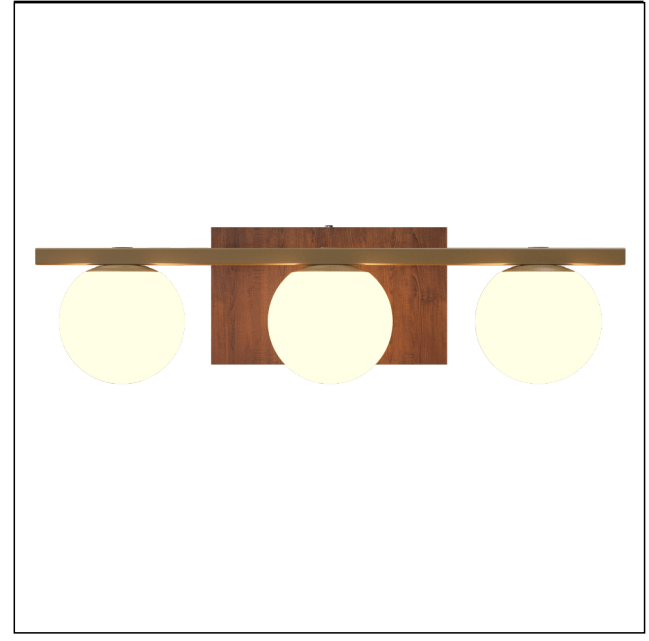

4207 [E-26]

Name: Sfera Accord Wall Lamp 4207
 Collection: Sfera
 Application: Wall Lamp
 Construction: Natural Wood Veneer, MDF and Frosted Glass

Fixture Image

Specifications

Light Source: 3x 25W 120V - 240V [E26]
 Light Bulbs not Included
 Color Temperature: Lamp dependent
 CRI: Lamp dependent
 Delivered Lumens: Lamp dependent
 Total Power: Lamp dependent
 Input Voltage: 120V - 240V
 Input Frequency: 60 Hz
 Canopy Dimension: N/A
 Lamp Type: E26- A15 (1.9" diameter)