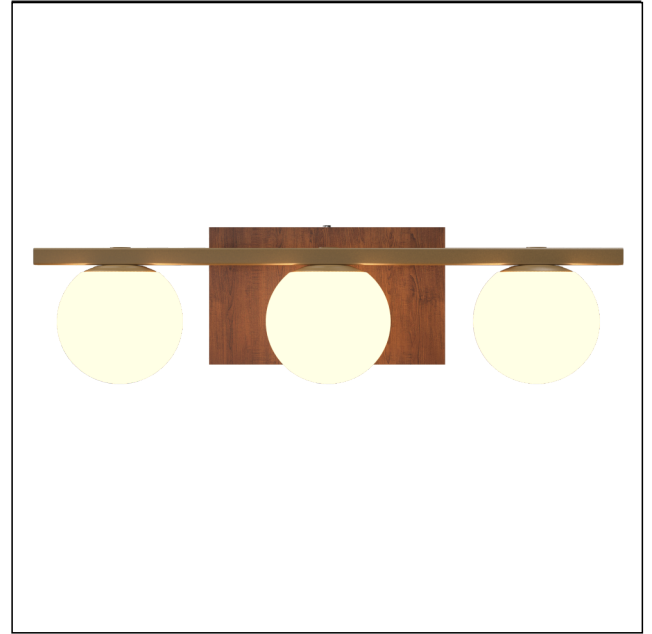

Specifier: _____ Date: _____

Project name: _____

Project location: _____

4207 [E-26]

Name: Sfera Accord Wall Lamp 4207
 Collection: Sfera
 Application: Wall Lamp
 Construction: Natural Wood Veneer, MDF and Frosted Glass

Fixture Image

Specifications

Light Source: 3x 25W 120V - 240V [E26]
 Light Bulbs not Included
 Color Temperature: Lamp dependent
 CRI: Lamp dependent
 Delivered Lumens: Lamp dependent
 Total Power: Lamp dependent
 Input Voltage: 120V - 240V
 Input Frequency: 60 Hz
 Canopy Dimension: N/A
 Lamp Type: E26 - A15