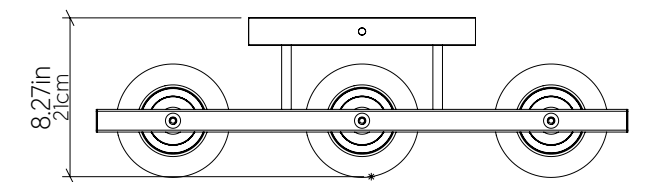

Technical Drawing