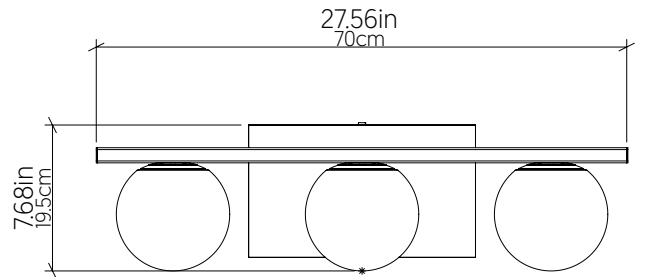

Technical Drawing