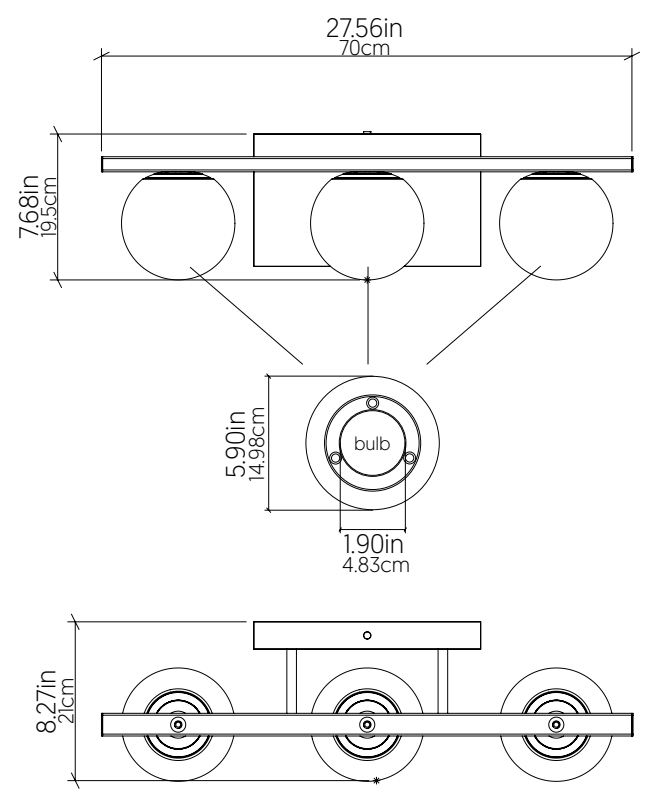

4207 [E-26]

Name: Sfera Accord Wall Lamp 4207
 Collection: Sfera
 Application: Wall Lamp
 Construction: Natural Wood Veneer, MDF and Frosted Glass

Fixture Image

Specifications

Light Source: 3x 25W 120V - 240V [E26]
 Light Bulbs not Included
 Color Temperature: Lamp dependent
 CRI: Lamp dependent
 Delivered Lumens: Lamp dependent
 Total Power: Lamp dependent
 Input Voltage: 120V - 240V
 Input Frequency: 60 Hz
 Canopy Dimension: N/A
 Lamp Type: E26- A15 (1.9" diameter)

Technical Drawing

Photometric Graph

Standards