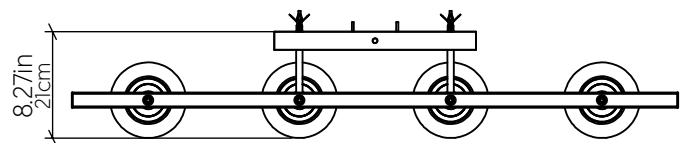

Technical Drawing