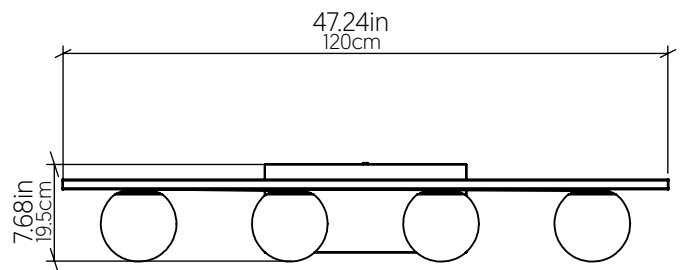

Technical Drawing