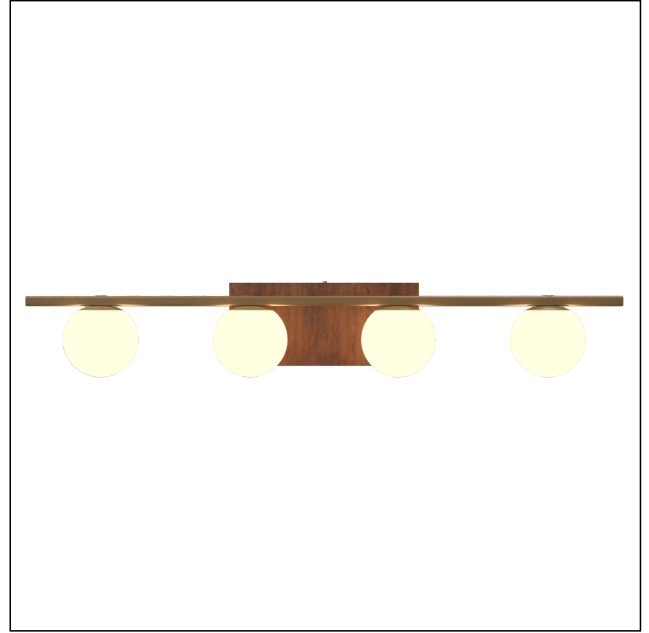

4211 [E-26]

Name: Sfera Accord Wall Lamp 4211
Collection: Sfera
Application: Wall Lamp
Construction: Natural Wood Veneer, MDF and Frosted Glass

Specifications

Light Source: 4x 25W 120V - 240V [E26]
Light Bulbs not Included
Color Temperature: Lamp dependent
CRI: Lamp dependent
Delivered Lumens: Lamp dependent
Total Power: Lamp dependent
Input Voltage: 120V - 240V
Input Frequency: 60 Hz
Canopy Dimension: N/A
Lamp Type: E26- A15 [1.9" diameter]

Fixture Image

Technical Drawing