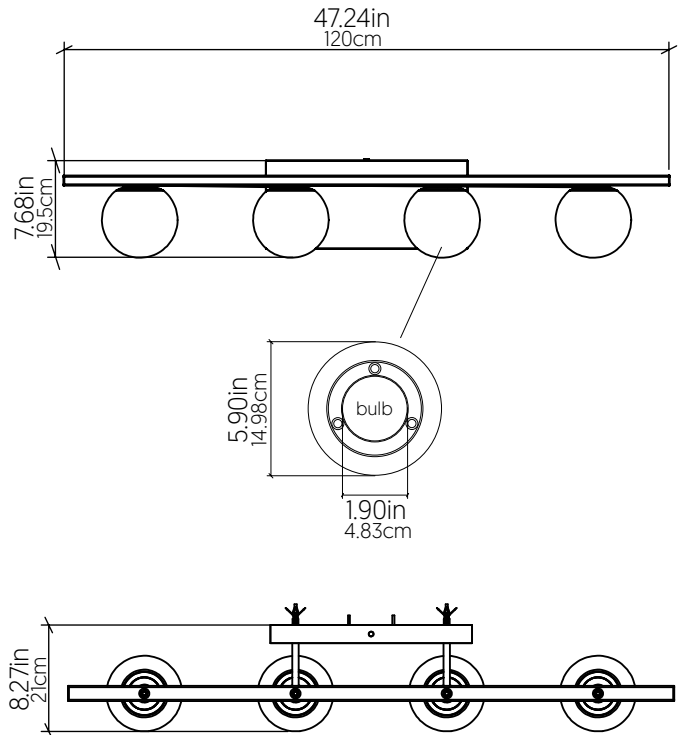

4211 [E-26]

Name: Sfera Accord Wall Lamp 4211
 Collection: Sfera
 Application: Wall Lamp
 Construction: Natural Wood Veneer, MDF and Frosted Glass

Specifications

Light Source: 4x 25W 120V - 240V [E26]
 Light Bulbs not Included
 Color Temperature: Lamp dependent
 CRI: Lamp dependent
 Delivered Lumens: Lamp dependent
 Total Power: Lamp dependent
 Input Voltage: 120V - 240V
 Input Frequency: 60 Hz
 Canopy Dimension: N/A
 Lamp Type: E26- A15 [1.9" diameter]

Fixture Image

Technical Drawing

Photometric Graph

Standards