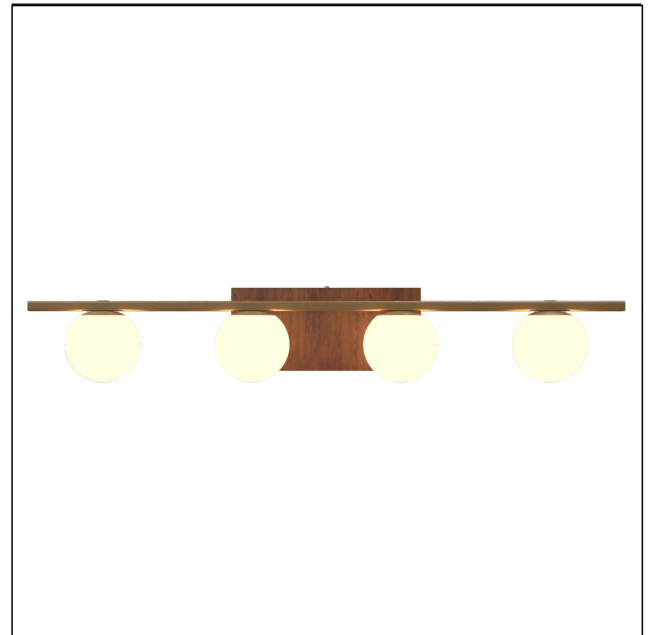

Specifier: _____ Date: _____

Project name: _____

Project location: _____

4211 [E-26]

Name: Sfera Accord Wall Lamp 4211
 Collection: Sfera
 Application: Wall Lamp
 Construction: Natural Wood Veneer, MDF and Frosted Glass

Fixture Image

Specifications

Light Source: 4x 25W 120V - 240V [E26]
 Light Bulbs not Included
 Color Temperature: Lamp dependent
 CRI: Lamp dependent
 Delivered Lumens: Lamp dependent
 Total Power: Lamp dependent
 Input Voltage: 120V - 240V
 Input Frequency: 60 Hz
 Canopy Dimension: N/A
 Lamp Type: E26 - A15