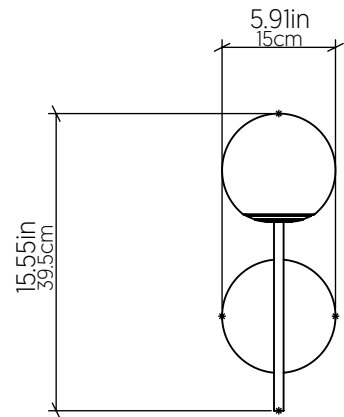

## Specifications

Light Source: 1x 25W 120V - 240V [E26]  
 Light Bulbs not Included  
 Color Temperature: Lamp dependent  
 CRI: Lamp dependent  
 Delivered Lumens: Lamp dependent  
 Total Power: Lamp dependent  
 Input Voltage: 120V - 240V  
 Input Frequency: 60 Hz  
 Canopy Dimension: N/A  
 Lamp Type: E26 - A15

## Technical Drawing