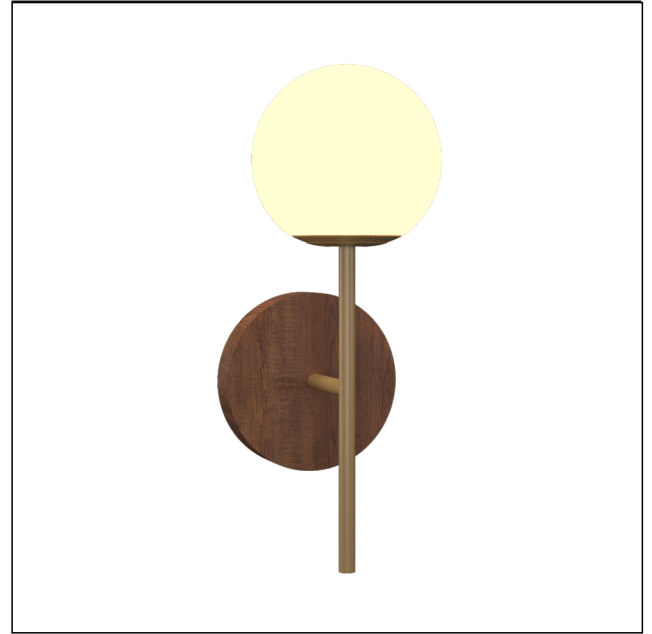

# 4208 [E-26]

Name: Sfera Accord Wall Lamp 4208  
 Collection: Sfera  
 Application: Wall Lamp  
 Construction: Natural Wood Veneer, MDF and Frosted Glass

## Fixture Image

## Specifications

Light Source: 1x 25W 120V - 240V [E26]  
 Light Bulbs not Included  
 Color Temperature: Lamp dependent  
 CRI: Lamp dependent  
 Delivered Lumens: Lamp dependent  
 Total Power: Lamp dependent  
 Input Voltage: 120V - 240V  
 Input Frequency: 60 Hz  
 Canopy Dimension: N/A  
 Lamp Type: E26 - A15