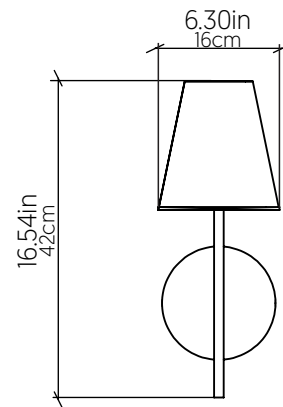

Specifier: _____ Date: _____

Project name: _____

Project location: _____

4209 [E-26]

Name: Conic Accord Wall Lamp 4209
Collection: Conical
Application: Wall Lamp
Construction: Natural Wood Veneer, MDF and Frosted Glass

Specifications

Light Source: 1x 25W 120V - 240V [E26]
Light Bulbs not Included
Color Temperature: Lamp dependent
CRI: Lamp dependent
Delivered Lumens: Lamp dependent
Total Power: Lamp dependent
Input Voltage: 120V - 240V
Input Frequency: 60 Hz
Canopy Dimension: N/A
Lamp Type: E26 - A15

Fixture Image

Technical Drawing

Photometric Graph

Standards