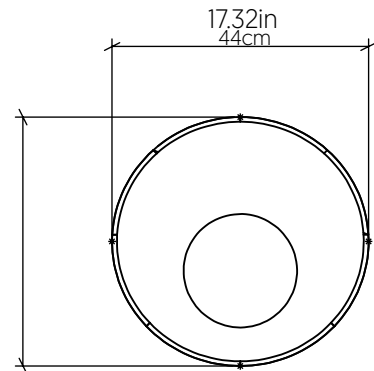

Specifier: _____ Date: _____

Project name: _____

Project location: _____

4218 [E26]

Name: Oyster Accord Wall Lamp 4218
 Collection: Oyster
 Application: Wall Lamp
 Construction: Natural Wood Vener, MDF

Fixture Image

Specifications

Light Source: 1x 25W 120V - 240V [E26]
 Light Bulbs not Included
 Color Temperature: Lamp dependent
 CRI: Lamp dependent
 Delivered Lumens: Lamp dependent
 Total Power: Lamp dependent
 Input Voltage: 120V-240V
 Input Frequency: 60 Hz
 Canopy Dimension: N/A
 Lamp Type: E26 - A15

Technical Drawing

Photometric Graph

Standards