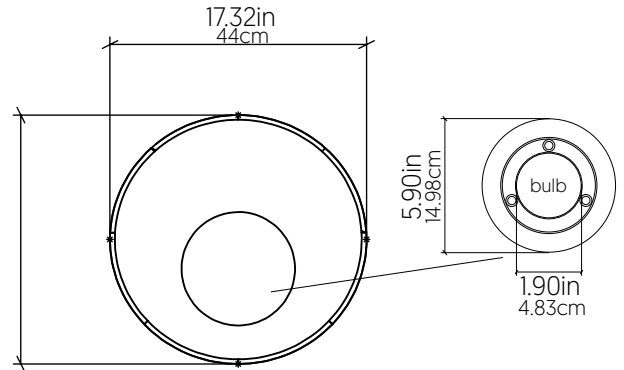

4218 [E26]

Name: Oyster Accord Wall Lamp 4218
 Collection: Oyster
 Application: Wall Lamp
 Construction: Natural Wood Venner, MDF

Specifications

Light Source: 1x 25W 120V - 240V [E26]
 Light Bulbs not Included
 Color Temperature: Lamp dependent
 CRI: Lamp dependent
 Delivered Lumens: Lamp dependent
 Total Power: Lamp dependent
 Input Voltage: 120V-240V
 Input Frequency: 60 Hz
 Canopy Dimension: N/A
 Lamp Type: E26- A15 [1.9" diameter]

Fixture Image

Technical Drawing

Photometric Graph

Standards